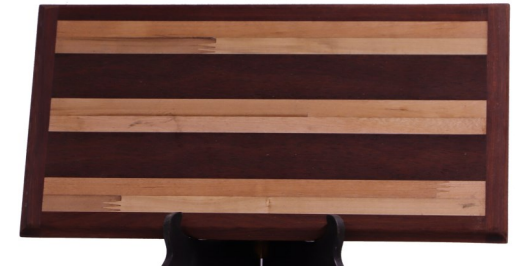

Chopping Board

$25.00

Cork Pin Board

Small $35.00
Large $45.00